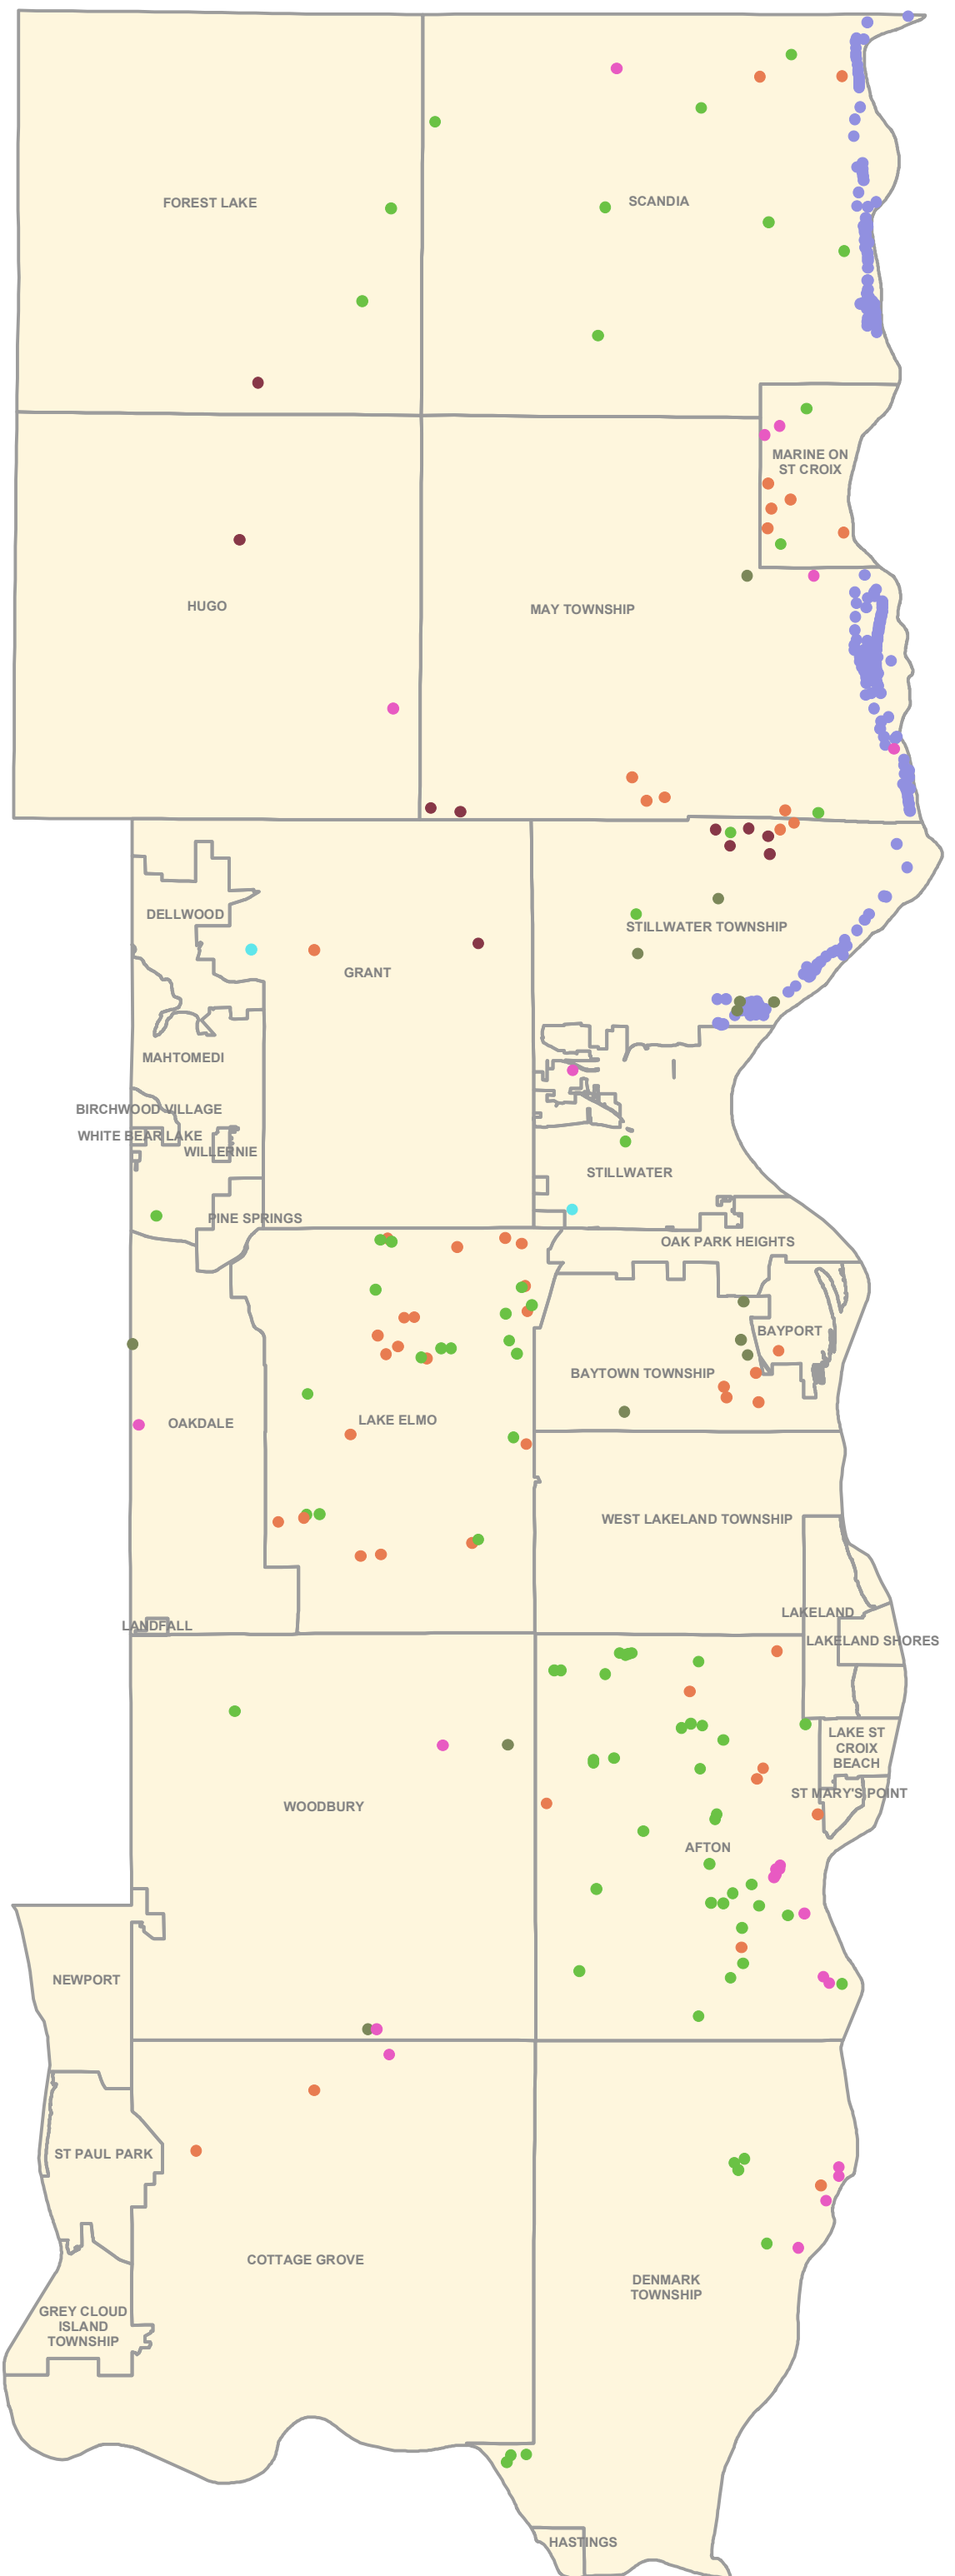

Washington County

Conservation and Scenic Easement Inventory July 2008

Easement Holder

- Federal Government
- Local Government
- Minnesota Land Trust
- Other
- State Government
- Washington County
- Watershed District

This data is compiled from the Washington County property records data base administered by the recorded documents on file with the Department of Property Records and Taxpayer Services. All conservation and scenic easements in Washington County are included except for the conservation/scenic easements within the City of Stillwater; these are easements that run along the waters edge of 125 lots in the Liberty on the Lake and Legends subdivisions and scenic easements in Marine On St. Croix.