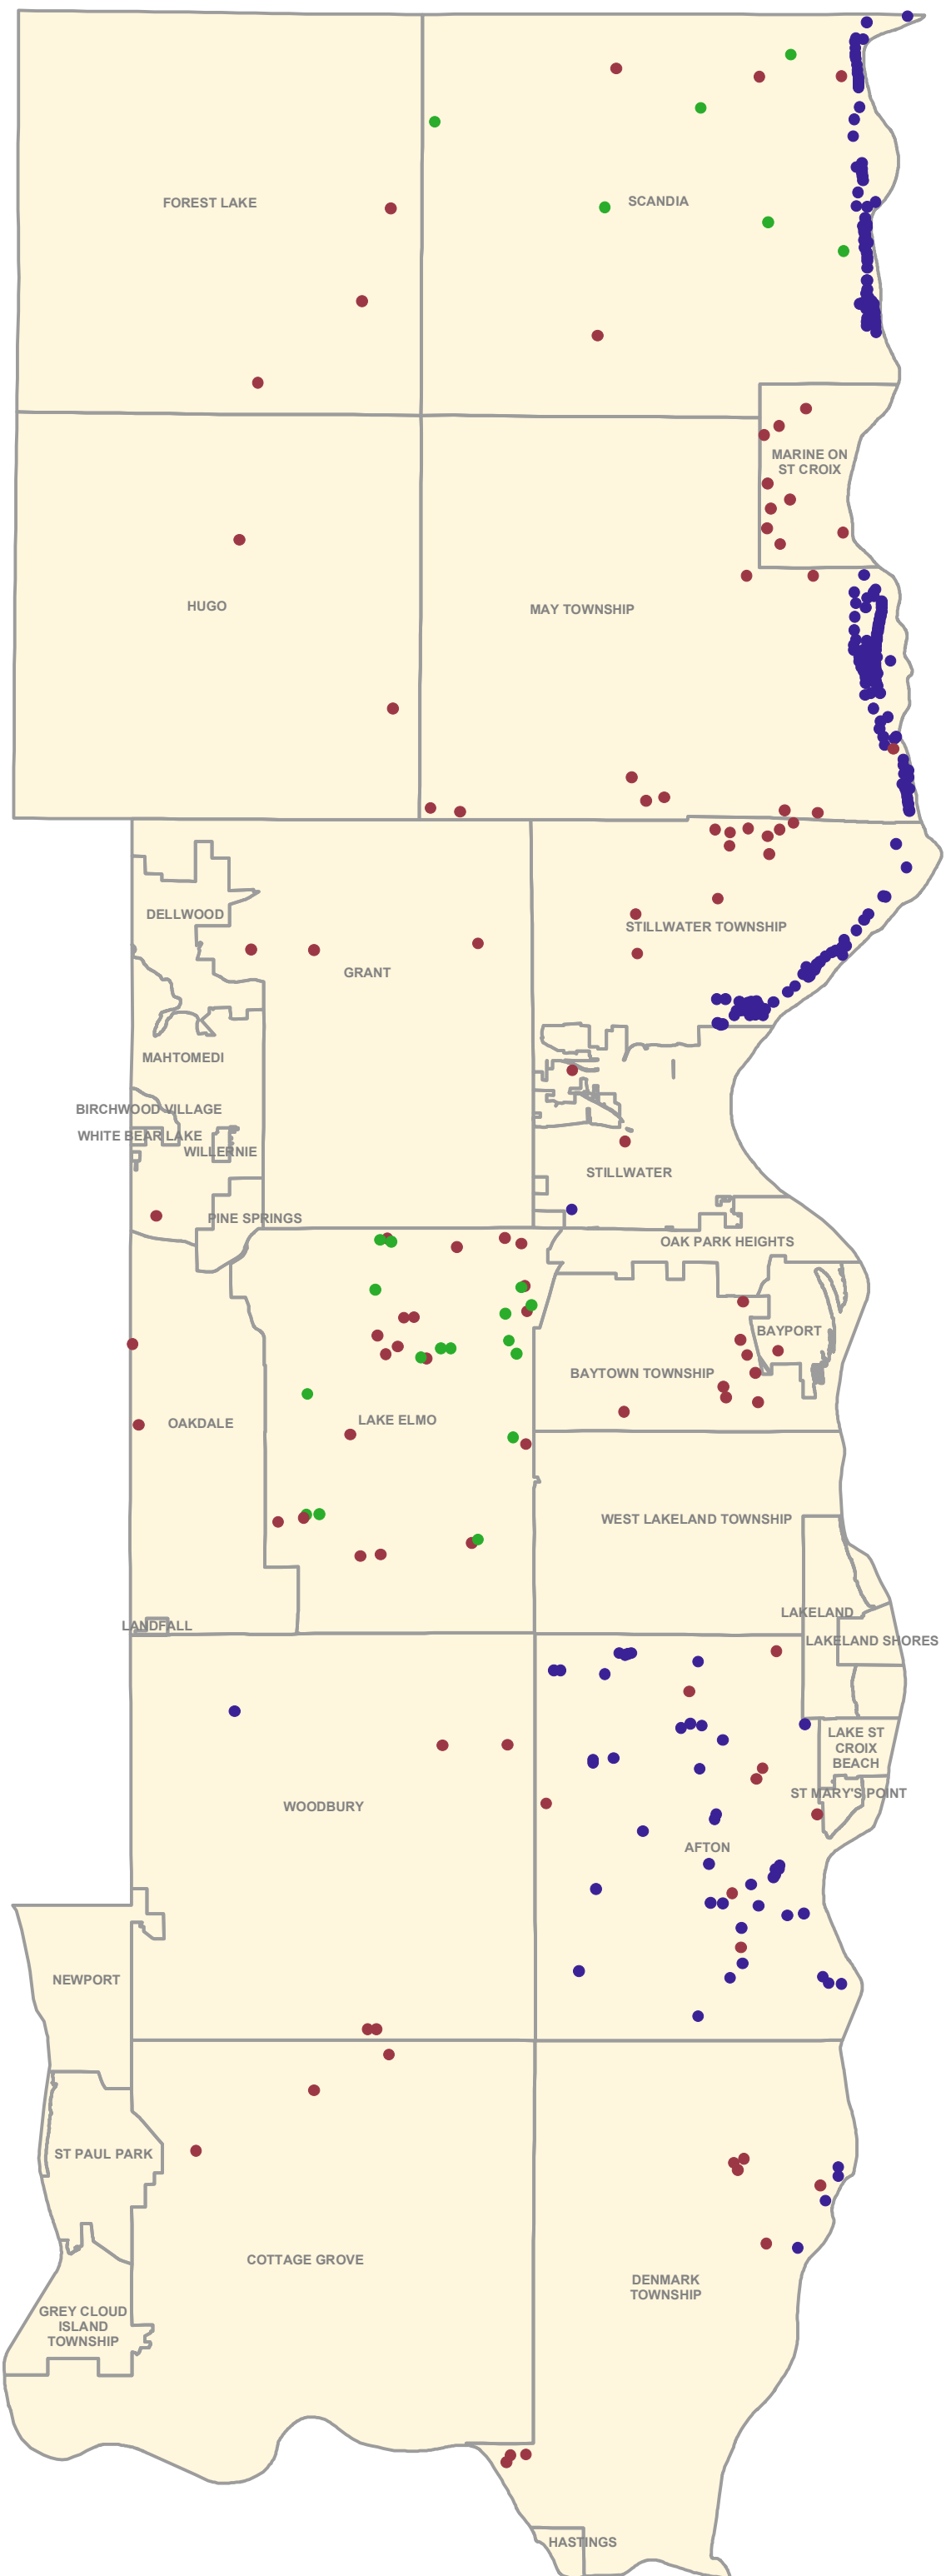

Washington County

Conservation and Scenic Easement Inventory July 2008

Easement Type

- Open Space Development
- Other Conservation Easement
- Scenic

This data is compiled from the Washington County property records data base administered by the recorded documents on file with the Department of Property Records and Taxpayer Services. All conservation and scenic easements in Washington County are included except for the conservation/scenic easements within the City of Stillwater; these are easements that run along the waters edge of 125 lots in the Liberty on the Lake and Legends subdivisions and scenic easements in Marine On St. Croix.